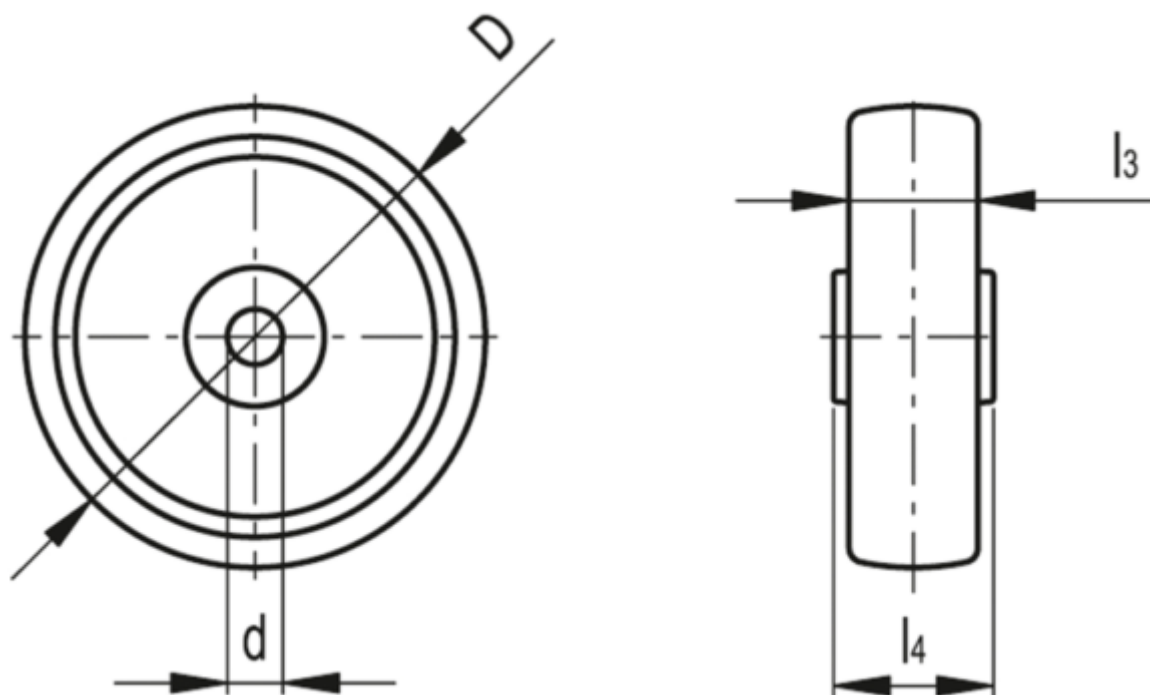

Data Sheet

Article number: 2314451001

Description: E+G polyurethane wheel 451001
RE.FF-080-RBL - Loose wheel

Measures

Code	= 451001	Type	= RE.FF-080-RBL
D	= 80	Weight (g)	= 110
d	= 12		
Dynamic load (N)	= 1200		
l3	= 30		
l4	= 39		
Max static load (N)	= 2200		
Rolling resistance (N)	= 1200		